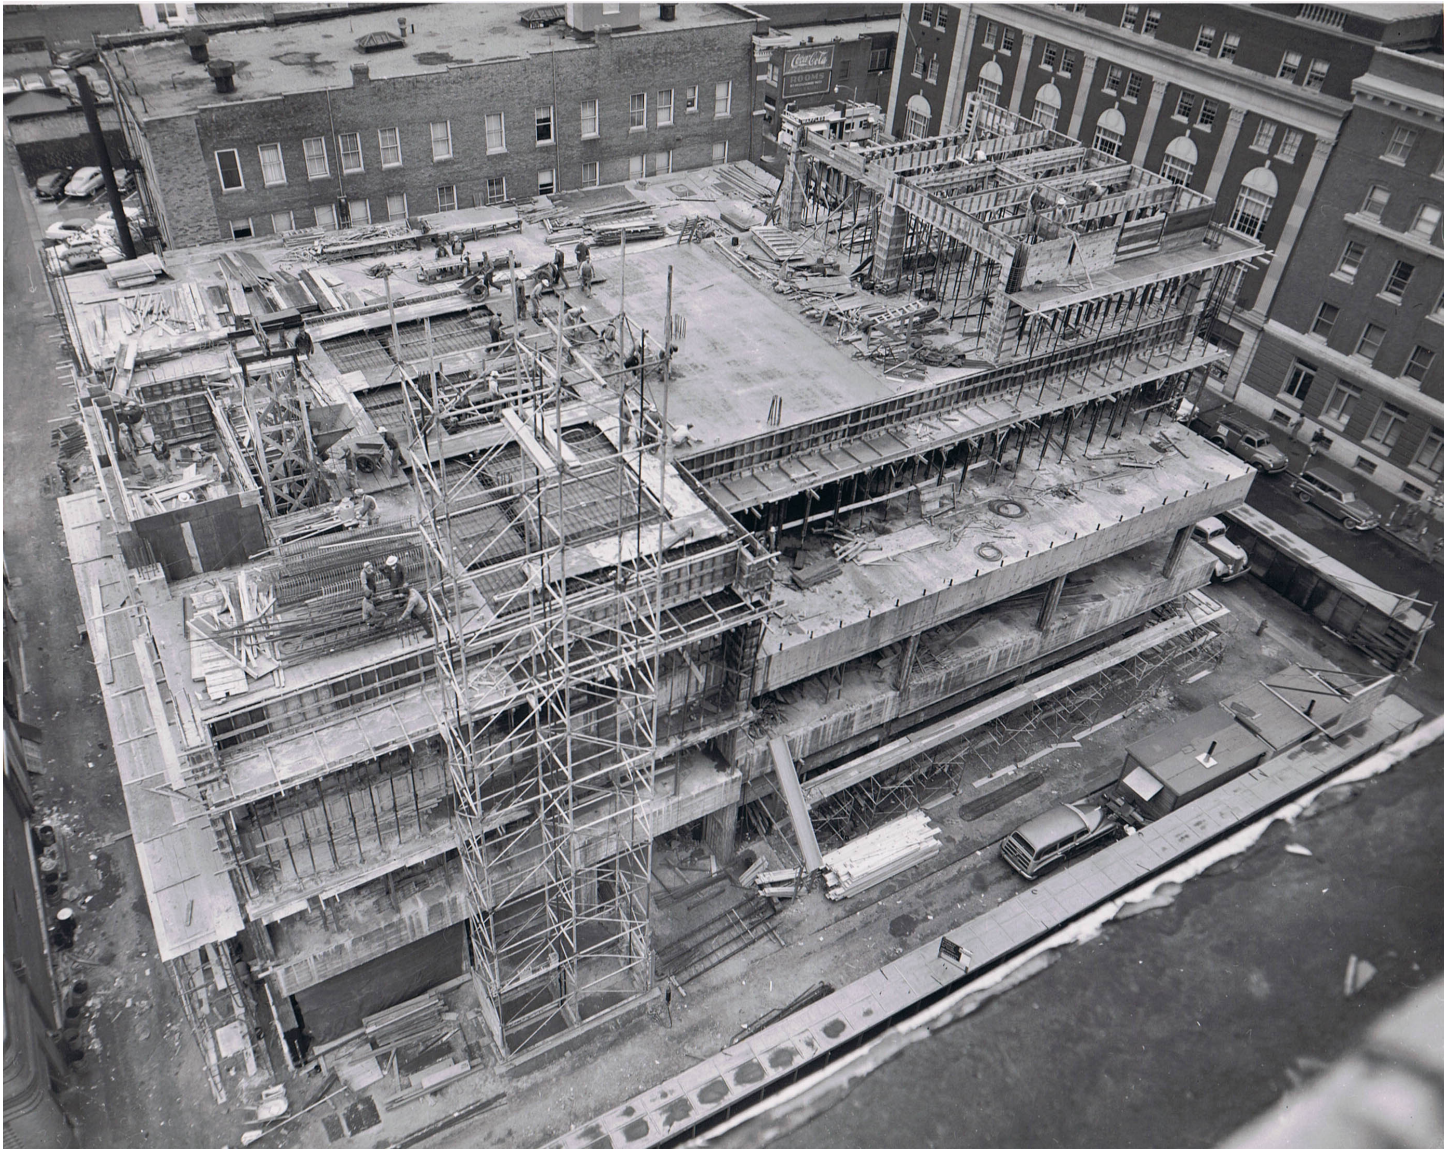

Kansas Gas & Electric Company, 1953
Source: Files, GLMV Architects, Wichita

Kansas Gas & Electric Company, 1954
Source: Files, GLMV Architects, Wichita